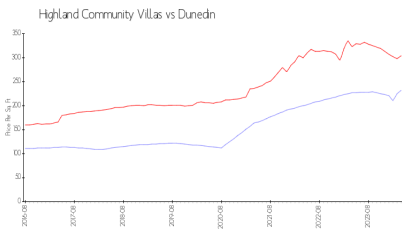

Highland Community Villas

181-269 Ashley Ct, Dunedin, FL, Pinellas 34698

Building Information

Number of units: 16
 Number of active listings for rent: 0
 Number of active listings for sale: 0
 Building inventory for sale:
 Number of sales over the last 12 months: 0%
 Number of sales over the last 6 months: 1
 Number of sales over the last 3 months: 1

Built in 2006 - 16 units - 2 floors

Market Information

Highland Community Villas: \$232/sq. ft.
 Dunedin: \$304/sq. ft.

Dunedin: \$304/sq. ft.
 Pinellas: \$419/sq. ft.

Inventory for Sale

Highland Community Villas
 Dunedin
 0%
 Pinellas