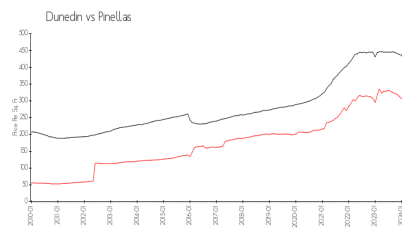

Built in 2006 - 16 units - 2 floors

Market Information

Highland Community Villas: \$232/sq. ft.
 Dunedin: \$304/sq. ft.

Dunedin: \$304/sq. ft.
 Pinellas: \$419/sq. ft.

Inventory for Sale

Highland Community Villas
 Dunedin
 0%
 Pinellas