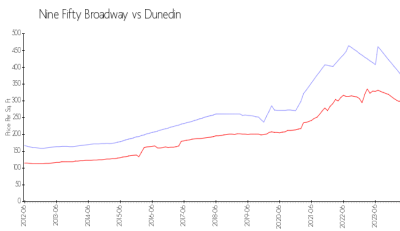

Market Information

Nine Fifty Broadway: $374/sq. ft.
Dunedin: $304/sq. ft.

Dunedin: $304/sq. ft.
Pinellas: $419/sq. ft.

Inventory for Sale

Nine Fifty Broadway	4%
Dunedin	3%
Pinellas	3%

Avg. Time to Close Over Last 12 Months

Nine Fifty Broadway	13 days
Dunedin	60 days
Pinellas	62 days