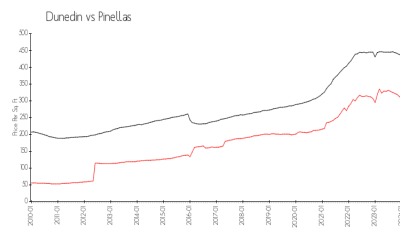

Market Information

Nine Fifty Broadway: $374/sq. ft.
Dunedin: $304/sq. ft.

Dunedin: $304/sq. ft.
Pinellas: $419/sq. ft.

Inventory for Sale

Nine Fifty Broadway	4%
Dunedin	3%
Pinellas	3%

Avg. Time to Close Over Last 12 Months

Nine Fifty Broadway	13 days
Dunedin	60 days
Pinellas	62 days