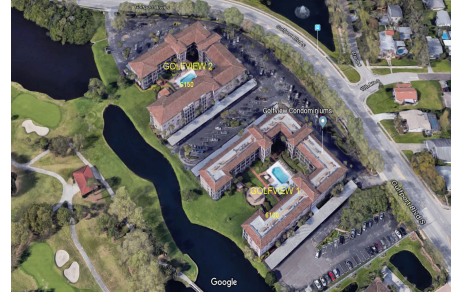

Golfview II

6150 Gulfport Blvd S, Gulfport, FL, Pinellas 33707

Building Information

Number of units:	71
Number of active listings for rent:	1
Number of active listings for sale:	3
Building inventory for sale:	4%
Number of sales over the last 12 months:	4
Number of sales over the last 6 months:	3
Number of sales over the last 3 months:	3

Golfview Condominiums
 6100 Gulfport Blvd S,
 Gulfport, FL 33707
 (727) 343-2576

Built in 1973 - 71 units - 5 floors

Market Information

Golfview II: \$304/sq. ft.
 Gulfport: \$236/sq. ft.

Gulfport: \$236/sq. ft.
 Pinellas: \$419/sq. ft.