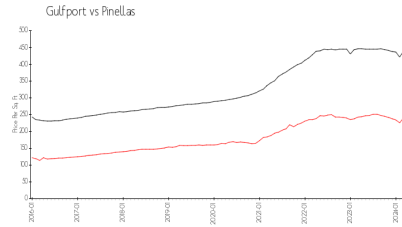

Market Information

Golfview II: $304/sq. ft.
Gulfport: $236/sq. ft.

Gulfport: $236/sq. ft.
Pinellas: $419/sq. ft.

Inventory for Sale

Golfview II	4%
Gulfport	4%
Pinellas	3%

Avg. Time to Close Over Last 12 Months

Golfview II	27 days
Gulfport	70 days
Pinellas	62 days