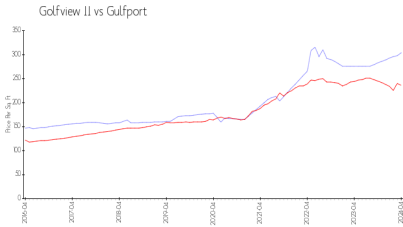

Golfview Condominiums
 6100 Gulfport Blvd S,
 Gulfport, FL 33707
 (727) 343-2576

Built in 1973 - 71 units - 5 floors

Market Information

Golfview II: \$304/sq. ft.
 Gulfport: \$236/sq. ft.

Gulfport: \$236/sq. ft.
 Pinellas: \$419/sq. ft.