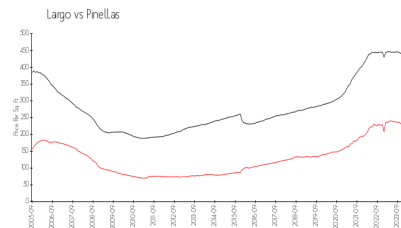

Autumn Chase Apartments
Address: 2200 Gladys St,
Largo, FL 33774
Phone: +1 727-586-1473

Built in 1975 - 232 units - 3 floors

Market Information

Autumn Chase: \$244/sq. ft.
Largo: \$232/sq. ft.

Largo: \$232/sq. ft.
Pinellas: \$419/sq. ft.

Inventory for Sale

Autumn Chase
Largo
0%%

Pinellas

Avg. Time to Close Over Last 12 Months

Autumn Chase 2 days
Largo 49 days
Pinellas 62 days