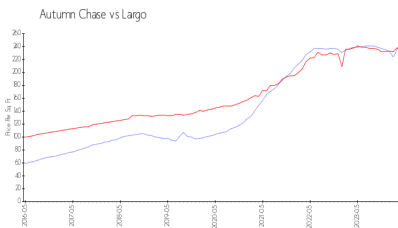

Autumn Chase Apartments
Address: 2200 Gladys St,
Largo, FL 33774
Phone: +1 727-586-1473

Built in 1975 - 232 units - 3 floors

Market Information

Autumn Chase: \$244/sq. ft.
Largo: \$232/sq. ft.

Largo: \$232/sq. ft.
Pinellas: \$419/sq. ft.