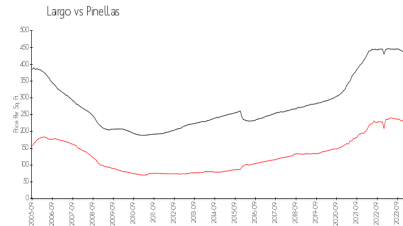

Market Information

Beacon Trace Townhomes:	$226/sq. ft.	Largo:	$232/sq. ft.
Largo:	$232/sq. ft.	Pinellas:	$419/sq. ft.

Inventory for Sale

Beacon Trace Townhomes
Largo
0%

Pinellas

Avg. Time to Close Over Last 12 Months

Beacon Trace Townhomes	76 days
Largo	49 days
Pinellas	62 days