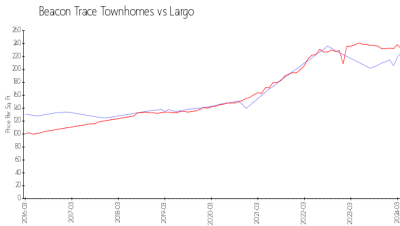

Market Information

Beacon Trace Townhomes:	$226/sq. ft.	Largo:	$232/sq. ft.
Largo:	$232/sq. ft.	Pinellas:	$419/sq. ft.

Inventory for Sale

Beacon Trace Townhomes
Largo
0%

Pinellas

Avg. Time to Close Over Last 12 Months

Beacon Trace Townhomes	76 days
Largo	49 days
Pinellas	62 days