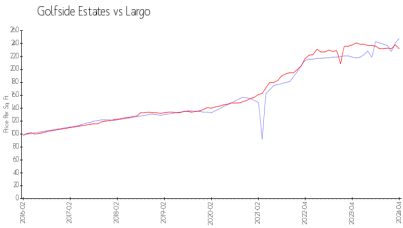

Golfside Estates

9101-9247 Jake's Path, Largo, FL, Pinellas 33771

Building Information

Number of units: 76
 Number of active listings for rent: 0
 Number of active listings for sale: 0
 Building inventory for sale:
 Number of sales over the last 12 months: 0%
 Number of sales over the last 6 months: 0
 Number of sales over the last 3 months: 0

Built in 2000 - 76 units - 2 floors

Market Information

Golfside Estates: \$248/sq. ft.
 Largo: \$232/sq. ft.

Largo: \$232/sq. ft.
 Pinellas: \$419/sq. ft.

Inventory for Sale

Golfside Estates
 Largo
 0%

Pinellas