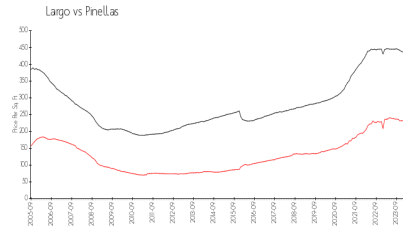

Golfside Estates

9101-9247 Jake's Path, Largo, FL, Pinellas 33771

Building Information

Number of units: 76
 Number of active listings for rent: 0
 Number of active listings for sale: 0
 Building inventory for sale:
 Number of sales over the last 12 months: 0%
 Number of sales over the last 6 months: 0
 Number of sales over the last 3 months: 0

Built in 2000 - 76 units - 2 floors

Market Information

Golfside Estates: \$248/sq. ft.
 Largo: \$232/sq. ft.

Largo: \$232/sq. ft.
 Pinellas: \$419/sq. ft.

Inventory for Sale

Golfside Estates
 Largo
 0%

Pinellas