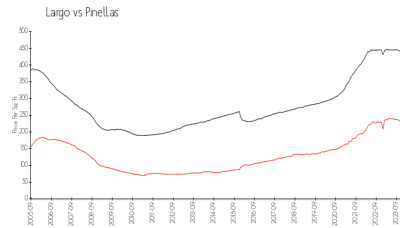

## Market Information

Shipwatch:	\$296/sq. ft.	Largo:	\$232/sq. ft.
Largo:	\$232/sq. ft.	Pinellas:	\$419/sq. ft.