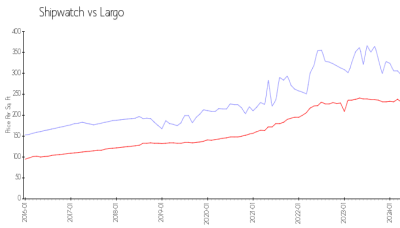

## Market Information

Shipwatch:	\$296/sq. ft.	Largo:	\$232/sq. ft.
Largo:	\$232/sq. ft.	Pinellas:	\$419/sq. ft.