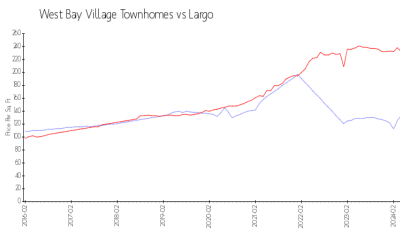

Market Information

West Bay Village Townhomes:	$133/sq. ft.	Largo:	$232/sq. ft.
Largo:	$232/sq. ft.	Pinellas:	$419/sq. ft.

Inventory for Sale

West Bay Village Townhomes

Largo

0%
0%

Pinellas

Avg. Time to Close Over Last 12 Months

West Bay Village Townhomes	6 days
Largo	49 days
Pinellas	62 days