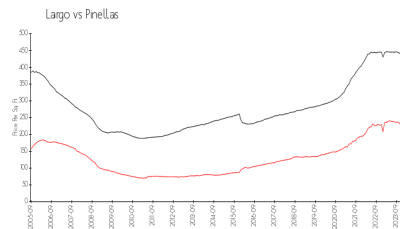

Market Information

West Bay Village Townhomes:	$133/sq. ft.	Largo:	$232/sq. ft.
Largo:	$232/sq. ft.	Pinellas:	$419/sq. ft.

Inventory for Sale

West Bay Village Townhomes

Largo

0%
0%

Pinellas

Avg. Time to Close Over Last 12 Months

West Bay Village Townhomes	6 days
Largo	49 days
Pinellas	62 days