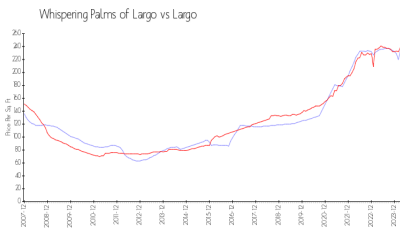

Market Information

Whispering Palms of Largo: $240/sq. ft.
Largo: $232/sq. ft.

Largo: $232/sq. ft.
Pinellas: $419/sq. ft.

Inventory for Sale

Whispering Palms of Largo
Largo
0%%

Pinellas

Avg. Time to Close Over Last 12 Months

Whispering Palms of Largo: 8 days
Largo: 49 days
Pinellas: 62 days