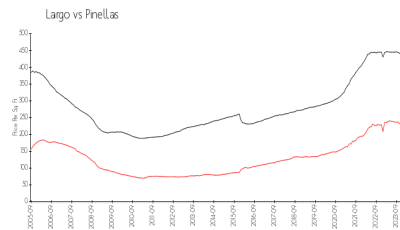

Whispering Palms of Largo

13202 Whispering Palms Pl Sw, Largo, FL, Pinellas 33774

Building Information

Number of units: 108
 Number of active listings for rent: 0
 Number of active listings for sale: 0
 Building inventory for sale:
 Number of sales over the last 12 months: 0%
 Number of sales over the last 6 months: 0
 Number of sales over the last 3 months: 0

Whispering Palms Condominium
 13200 Whispering Palms Pl SW
 Largo, FL 33774
 (727) 596-5157

Built in 1985 - 108 units - 3 floors

Market Information

Whispering Palms of Largo: \$240/sq. ft.
 Largo: \$232/sq. ft.