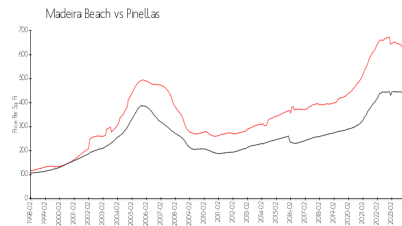

Beach Place

12901 Gulf Ln, Madeira Beach, FL, Pinellas 33708

Building Information

Number of units:	60
Number of active listings for rent:	0
Number of active listings for sale:	1
Building inventory for sale:	1%
Number of sales over the last 12 months:	0
Number of sales over the last 6 months:	0
Number of sales over the last 3 months:	0

Built in 1981 - 60 units - 5 floors

Market Information

Beach Place: \$759/sq. ft.
 Madeira Beach: \$680/sq. ft.

Madeira Beach: \$680/sq. ft.
 Pinellas: \$419/sq. ft.

Inventory for Sale

Beach Place	1%
Madeira Beach	3%
Pinellas	3%