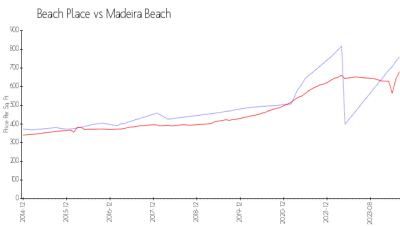

Beach Place

12901 Gulf Ln, Madeira Beach, FL, Pinellas 33708

Building Information

Number of units:	60
Number of active listings for rent:	0
Number of active listings for sale:	1
Building inventory for sale:	1%
Number of sales over the last 12 months:	0
Number of sales over the last 6 months:	0
Number of sales over the last 3 months:	0

Built in 1981 - 60 units - 5 floors

Market Information

Beach Place: \$759/sq. ft.
 Madeira Beach: \$680/sq. ft.

Madeira Beach: \$680/sq. ft.
 Pinellas: \$419/sq. ft.

Inventory for Sale

Beach Place	1%
Madeira Beach	3%
Pinellas	3%