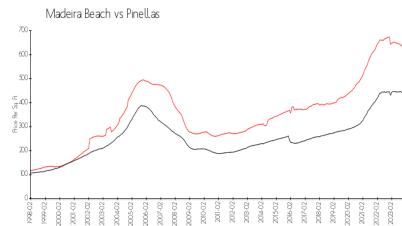

Bellarte on the Gulf

13600 Gulf Blvd, Madeira Beach, FL, Pinellas 33708

Building Information

Number of units: 17
 Number of active listings for rent: 0
 Number of active listings for sale: 0
 Building inventory for sale:
 Number of sales over the last 12 months: 0%
 Number of sales over the last 6 months: 1
 Number of sales over the last 3 months: 1

Built in 2007 - 17 units - 7 floors

Market Information

Bellarte on the Gulf: \$888/sq. ft.
 Madeira Beach: \$680/sq. ft.

Madeira Beach: \$680/sq. ft.
 Pinellas: \$419/sq. ft.

Inventory for Sale

Bellarte on the Gulf
 Madeira Beach
 0%%