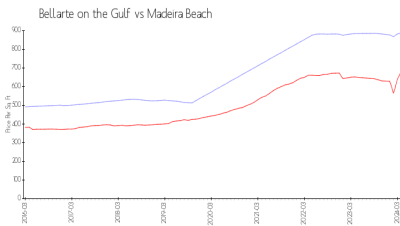

Built in 2007 - 17 units - 7 floors

Market Information

Bellarte on the Gulf: \$888/sq. ft.
 Madeira Beach: \$680/sq. ft.

Madeira Beach: \$680/sq. ft.
 Pinellas: \$419/sq. ft.

Inventory for Sale

Bellarte on the Gulf
 Madeira Beach
 0%%