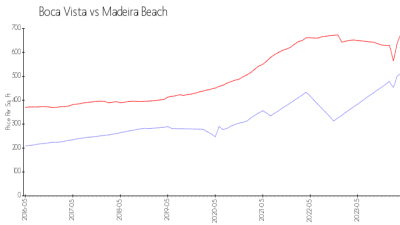

Boca Vista

401 150 Ave, Madeira Beach, FL, Pinellas 3370/8

Building Information

Number of units:	49
Number of active listings for rent:	1
Number of active listings for sale:	1
Building inventory for sale:	2%
Number of sales over the last 12 months:	0
Number of sales over the last 6 months:	0
Number of sales over the last 3 months:	0

Boca Vista
Condominium Association, Inc.
401 150th Street,
Madeira Beach, FL 33708
(727) 310-7490
<https://bocavistacondos.org/>

Built in 1983 - 49 units - 7 floors

Market Information

Boca Vista: \$513/sq. ft.
Madeira Beach: \$680/sq. ft.