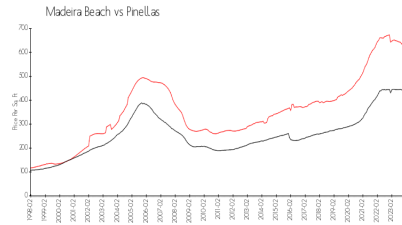

Boca Vista

401 150 Ave, Madeira Beach, FL, Pinellas 3370/8

Building Information

Number of units:	49
Number of active listings for rent:	1
Number of active listings for sale:	1
Building inventory for sale:	2%
Number of sales over the last 12 months:	0
Number of sales over the last 6 months:	0
Number of sales over the last 3 months:	0

Boca Vista
Condominium Association, Inc.
401 150th Street,
Madeira Beach, FL 33708
(727) 310-7490
<https://bocavistacondos.org/>

Built in 1983 - 49 units - 7 floors

Market Information

Boca Vista: \$513/sq. ft.
Madeira Beach: \$680/sq. ft.