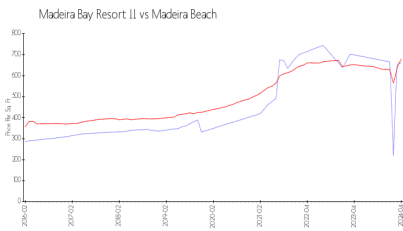

## Market Information

Madeira Bay Resort II: \$661/sq. ft.  
 Madeira Beach: \$680/sq. ft.

Madeira Beach: \$680/sq. ft.  
 Pinellas: \$419/sq. ft.