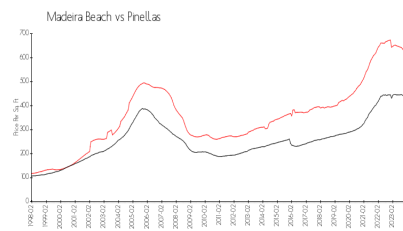

Market Information

Madeira Bay Resort II: $661/sq. ft.
Madeira Beach: $680/sq. ft.

Madeira Beach: $680/sq. ft.
Pinellas: $419/sq. ft.

Inventory for Sale

Madeira Bay Resort II	1%
Madeira Beach	3%
Pinellas	3%

Avg. Time to Close Over Last 12 Months

Madeira Bay Resort II	33 days
Madeira Beach	67 days
Pinellas	62 days