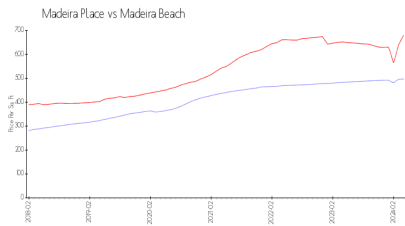

## Market Information

Madeira Place: \$497/sq. ft.  
 Madeira Beach: \$680/sq. ft.

Madeira Beach: \$680/sq. ft.  
 Pinellas: \$419/sq. ft.