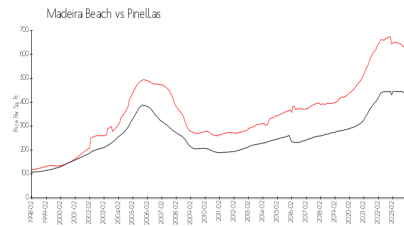

## Market Information

Madeira Place: \$497/sq. ft.  
 Madeira Beach: \$680/sq. ft.

Madeira Beach: \$680/sq. ft.  
 Pinellas: \$419/sq. ft.