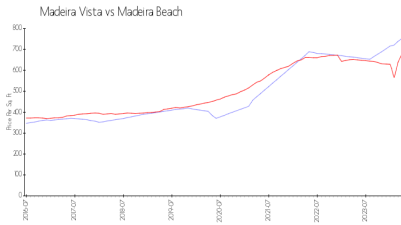

Market Information

Madeira Vista: $753/sq. ft.
Madeira Beach: $680/sq. ft.

Madeira Beach: $680/sq. ft.
Pinellas: $419/sq. ft.

Inventory for Sale

Madeira Vista 2%
Madeira Beach 3%
Pinellas 3%

Avg. Time to Close Over Last 12 Months

Madeira Vista 62 days
Madeira Beach 65 days
Pinellas 62 days