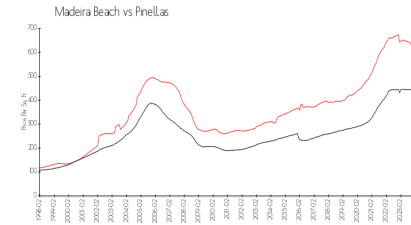

Market Information

Madeira Vista: $753/sq. ft.
Madeira Beach: $680/sq. ft.

Madeira Beach: $680/sq. ft.
Pinellas: $419/sq. ft.

Inventory for Sale

Madeira Vista 2%
Madeira Beach 3%
Pinellas 3%

Avg. Time to Close Over Last 12 Months

Madeira Vista 62 days
Madeira Beach 65 days
Pinellas 62 days