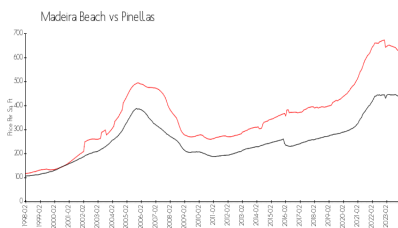

## Market Information

Snug Harbour (423&425): \$460/sq. ft.  
 Madeira Beach: \$680/sq. ft.

Madeira Beach: \$680/sq. ft.  
 Pinellas: \$419/sq. ft.