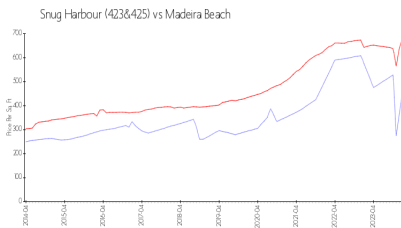

## Market Information

Snug Harbour (423&425): \$460/sq. ft.  
 Madeira Beach: \$680/sq. ft.

Madeira Beach: \$680/sq. ft.  
 Pinellas: \$419/sq. ft.