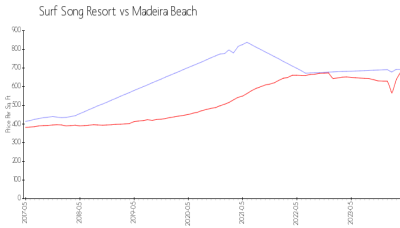

Surf Song Resort

12960 Gulf Blvd, Madeira Beach, FL, Pinellas 33708

Building Information

Number of units:	40
Number of active listings for rent:	0
Number of active listings for sale:	1
Building inventory for sale:	2%
Number of sales over the last 12 months:	0
Number of sales over the last 6 months:	0
Number of sales over the last 3 months:	0

Built in 1957/1981 - 40 units - 3 floors

Market Information

Surf Song Resort: \$693/sq. ft.
 Madeira Beach: \$680/sq. ft.

Madeira Beach: \$680/sq. ft.
 Pinellas: \$419/sq. ft.

Inventory for Sale

Surf Song Resort	2%
Madeira Beach	3%
Pinellas	3%