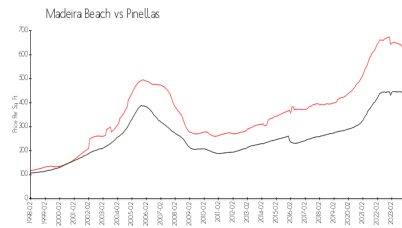

Built in 1957/1981 - 40 units - 3 floors

Market Information

Surf Song Resort: \$693/sq. ft.
 Madeira Beach: \$680/sq. ft.

Madeira Beach: \$680/sq. ft.
 Pinellas: \$419/sq. ft.

Inventory for Sale

Surf Song Resort	2%
Madeira Beach	3%
Pinellas	3%