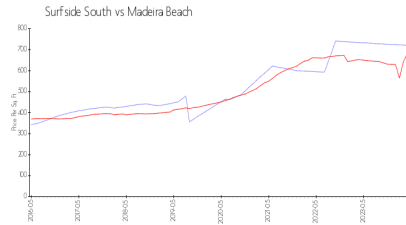

Surfside South

14900 Gulf Blvd, Madeira Beach, FL, Pinellas 33708

Building Information

Number of units: 61
 Number of active listings for rent: 0
 Number of active listings for sale: 2
 Building inventory for sale: 3%
 Number of sales over the last 12 months: 2
 Number of sales over the last 6 months: 1
 Number of sales over the last 3 months: 1

Surfside South Condominium Association
 14900 Gulf Blvd # 101,
 Madeira Beach, FL 33708
 Phone: +1 727-397-9769

Built in 1980 - 61 units - 5 floors

Market Information

Surfside South: \$720/sq. ft.
 Madeira Beach: \$680/sq. ft.