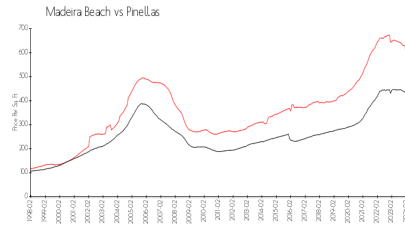

Surfside South Condominium Association
 14900 Gulf Blvd # 101,
 Madeira Beach, FL 33708
 Phone: +1 727-397-9769

Built in 1980 - 61 units - 5 floors

Market Information

Surfside South: \$720/sq. ft.
 Madeira Beach: \$680/sq. ft.

Madeira Beach: \$680/sq. ft.
 Pinellas: \$419/sq. ft.

Inventory for Sale

Surfside South 3%
 Madeira Beach 3%
 Pinellas 3%

Avg. Time to Close Over Last 12 Months

Surfside South 9 days
 Madeira Beach 65 days
 Pinellas 62 days