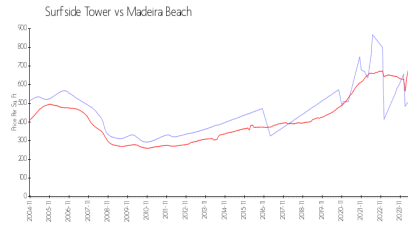

Market Information

Surfside Tower: $506/sq. ft.
Madeira Beach: $680/sq. ft.

Madeira Beach: $680/sq. ft.
Pinellas: $419/sq. ft.

Inventory for Sale

Surfside Tower	1%
Madeira Beach	3%
Pinellas	3%

Avg. Time to Close Over Last 12 Months

Surfside Tower	44 days
Madeira Beach	65 days
Pinellas	62 days