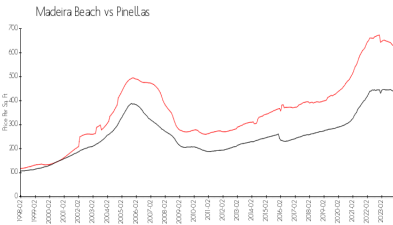

Surfside Tower

15462 Gulf Blvd, Madeira Beach, FL, Pinellas 33708

Building Information

Number of units:	71
Number of active listings for rent:	1
Number of active listings for sale:	1
Building inventory for sale:	1%
Number of sales over the last 12 months:	4
Number of sales over the last 6 months:	3
Number of sales over the last 3 months:	1

Surfside Towers Condominium Association
 15462 Gulf Boulevard Apt 101
 Madeira Beach, FL 33708
 (727)393-4337

Built in 1978 - 71 units - 10 floors

Market Information

Surfside Tower: \$506/sq. ft.
 Madeira Beach: \$680/sq. ft.