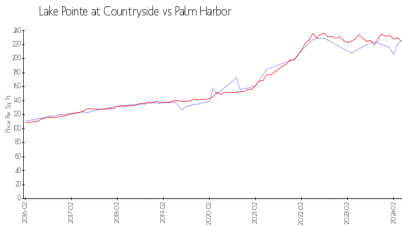

Lake Pointe at Countryside

3567-3665 Country Pointe Pl, Palm Harbor, FL, Pinellas 34684

Building Information

Number of units: 56
 Number of active listings for rent: 0
 Number of active listings for sale: 0
 Building inventory for sale:
 Number of sales over the last 12 months: 0%
 Number of sales over the last 6 months: 0
 Number of sales over the last 3 months: 0

Built in 2000 - 56 units - 2 floors

Market Information

Lake Pointe at Countryside: \$226/sq. ft.
 Palm Harbor: \$225/sq. ft.

Palm Harbor: \$225/sq. ft.
 Pinellas: \$419/sq. ft.

Inventory for Sale

Lake Pointe at Countryside
 Palm Harbor
 0%