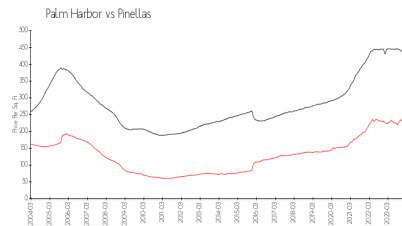

Lake Pointe at Countryside

3567-3665 Country Pointe Pl, Palm Harbor, FL, Pinellas 34684

Building Information

Number of units: 56
 Number of active listings for rent: 0
 Number of active listings for sale: 0
 Building inventory for sale:
 Number of sales over the last 12 months: 0%
 Number of sales over the last 6 months: 0
 Number of sales over the last 3 months: 0

Built in 2000 - 56 units - 2 floors

Market Information

Lake Pointe at Countryside: \$226/sq. ft.
 Palm Harbor: \$225/sq. ft.

Palm Harbor: \$225/sq. ft.
 Pinellas: \$419/sq. ft.

Inventory for Sale

Lake Pointe at Countryside
 Palm Harbor
 0%