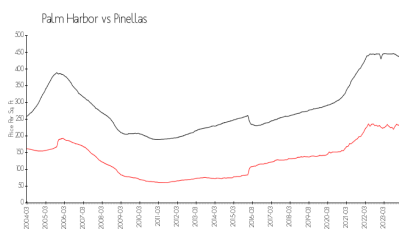

## Market Information

Lansbrook Village Cambridge: \$208/sq. ft.  
 Palm Harbor: \$225/sq. ft.

Palm Harbor: \$225/sq. ft.  
 Pinellas: \$419/sq. ft.