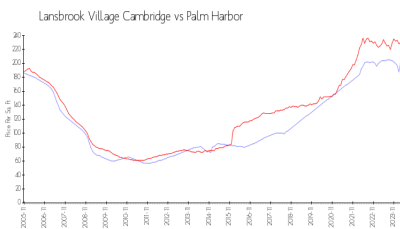

## Market Information

Lansbrook Village Cambridge: \$208/sq. ft.  
 Palm Harbor: \$225/sq. ft.

Palm Harbor: \$225/sq. ft.  
 Pinellas: \$419/sq. ft.