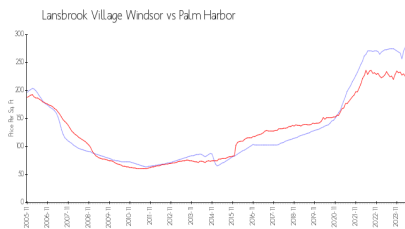

Market Information

Lansbrook Village Windsor: $278/sq. ft.
Palm Harbor: $225/sq. ft.

Palm Harbor: $225/sq. ft.
Pinellas: $419/sq. ft.

Inventory for Sale

Lansbrook Village Windsor
Palm Harbor
0%%

Pinellas

Avg. Time to Close Over Last 12 Months

Lansbrook Village Windsor: 55 days
Palm Harbor: 32 days
Pinellas: 62 days