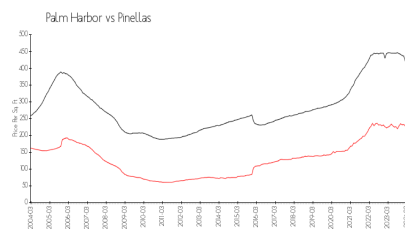

Market Information

Lansbrook Village Windsor: $278/sq. ft.
Palm Harbor: $225/sq. ft.

Palm Harbor: $225/sq. ft.
Pinellas: $419/sq. ft.

Inventory for Sale

Lansbrook Village Windsor
Palm Harbor
0%%

Pinellas

Avg. Time to Close Over Last 12 Months

Lansbrook Village Windsor: 55 days
Palm Harbor: 32 days
Pinellas: 62 days