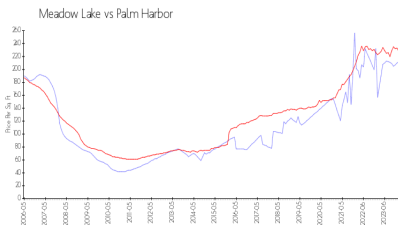

Meadow Lake

2690 Coral Landings Blvd, Palm Harbor, FL, Pinellas 34684

Building Information

Number of units:	168
Number of active listings for rent:	1
Number of active listings for sale:	6
Building inventory for sale:	3%
Number of sales over the last 12 months:	7
Number of sales over the last 6 months:	2
Number of sales over the last 3 months:	1

Meadow Lake Palm Harbor Condo
2690 Coral Landings Blvd,
Palm Harbor, FL 34684
(727) 773-2125

Built in 1987 - 168 units - 3 floors

Market Information

Meadow Lake: \$217/sq. ft.
Palm Harbor: \$225/sq. ft.

Palm Harbor: \$225/sq. ft.
Pinellas: \$419/sq. ft.