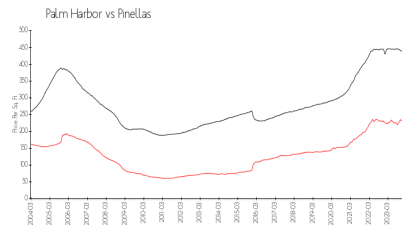

Meadow Lake

2690 Coral Landings Blvd, Palm Harbor, FL, Pinellas 34684

Building Information

Number of units:	168
Number of active listings for rent:	1
Number of active listings for sale:	6
Building inventory for sale:	3%
Number of sales over the last 12 months:	7
Number of sales over the last 6 months:	2
Number of sales over the last 3 months:	1

Meadow Lake Palm Harbor Condo
2690 Coral Landings Blvd,
Palm Harbor, FL 34684
(727) 773-2125

Built in 1987 - 168 units - 3 floors

Market Information

Meadow Lake: \$217/sq. ft.
Palm Harbor: \$225/sq. ft.

Palm Harbor: \$225/sq. ft.
Pinellas: \$419/sq. ft.