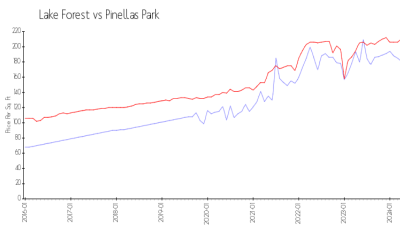

Market Information

Lake Forest: $181/sq. ft.
Pinellas Park: $210/sq. ft.