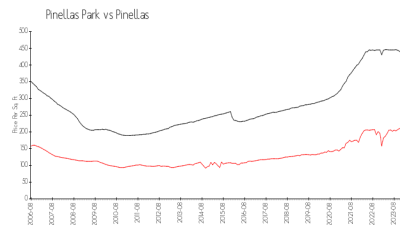

## Market Information

Lake Forest: \$181/sq. ft.  
 Pinellas Park: \$210/sq. ft.

Pinellas Park: \$210/sq. ft.  
 Pinellas: \$419/sq. ft.