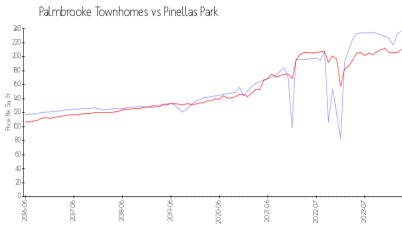

Palmbrooke Townhomes

8220-8422 66 Wy N, Pinellas Park, FL, Pinellas 33781

Building Information

Number of units: 89
 Number of active listings for rent: 0
 Number of active listings for sale: 0
 Building inventory for sale:
 Number of sales over the last 12 months: 0%
 Number of sales over the last 6 months: 0
 Number of sales over the last 3 months: 0

Built in 2005 - 89 units - 2 floors

Market Information

Palmbrooke Townhomes: \$237/sq. ft.
 Pinellas Park: \$210/sq. ft.

Pinellas Park: \$210/sq. ft.
 Pinellas: \$419/sq. ft.

Inventory for Sale

Palmbrooke Townhomes
 Pinellas Park
 0%%