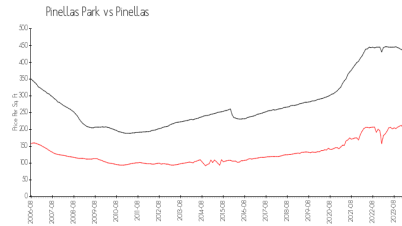

Palmbrooke Townhomes

8220-8422 66 Wy N, Pinellas Park, FL, Pinellas 33781

Building Information

Number of units: 89
 Number of active listings for rent: 0
 Number of active listings for sale: 0
 Building inventory for sale:
 Number of sales over the last 12 months: 0%
 Number of sales over the last 6 months: 0
 Number of sales over the last 3 months: 0

Built in 2005 - 89 units - 2 floors

Market Information

Palmbrooke Townhomes: \$237/sq. ft.
 Pinellas Park: \$210/sq. ft.

Pinellas Park: \$210/sq. ft.
 Pinellas: \$419/sq. ft.

Inventory for Sale

Palmbrooke Townhomes
 Pinellas Park
 0%%