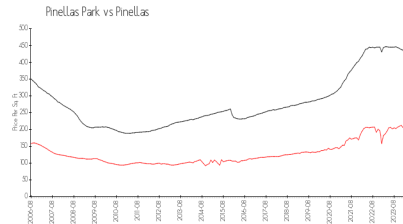

Market Information

Park Place Townhomes: $207/sq. ft.
Pinellas Park: $210/sq. ft.

Pinellas Park: $210/sq. ft.
Pinellas: $419/sq. ft.

Inventory for Sale

Park Place Townhomes	0%
Pinellas Park	1%
Pinellas	3%

Avg. Time to Close Over Last 12 Months

Park Place Townhomes	5 days
Pinellas Park	21 days
Pinellas	62 days