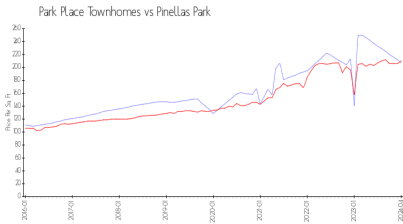

Market Information

Park Place Townhomes: $207/sq. ft.
Pinellas Park: $210/sq. ft.

Pinellas Park: $210/sq. ft.
Pinellas: $419/sq. ft.

Inventory for Sale

Park Place Townhomes	0%
Pinellas Park	1%
Pinellas	3%

Avg. Time to Close Over Last 12 Months

Park Place Townhomes	5 days
Pinellas Park	21 days
Pinellas	62 days