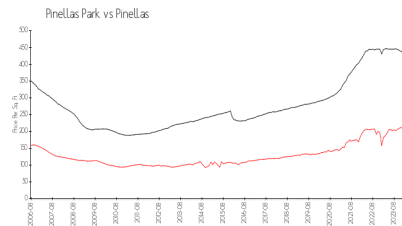

Built in 2005 - 25 units - 2 floors

Market Information

Plantation (The): \$188/sq. ft.
Pinellas Park: \$210/sq. ft.

Pinellas Park: \$210/sq. ft.
Pinellas: \$419/sq. ft.

Inventory for Sale

Plantation (The)
Pinellas Park
0%%