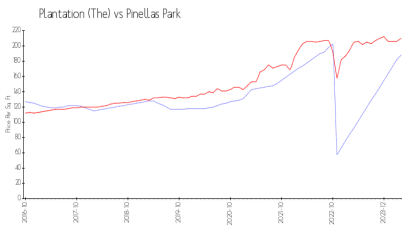

Built in 2005 - 25 units - 2 floors

Market Information

Plantation (The): \$188/sq. ft.
Pinellas Park: \$210/sq. ft.

Pinellas Park: \$210/sq. ft.
Pinellas: \$419/sq. ft.

Inventory for Sale

Plantation (The)
Pinellas Park
0%%