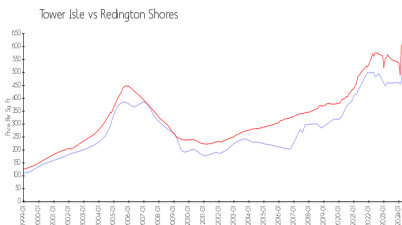

## Market Information

Tower Isle: \$574/sq. ft.  
 Redington Shores: \$616/sq. ft.

Redington Shores: \$616/sq. ft.  
 Pinellas: \$419/sq. ft.