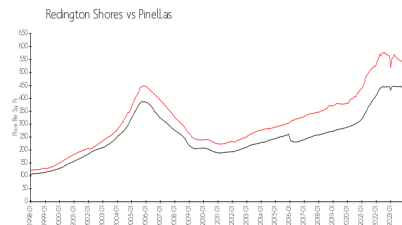

## Market Information

Tower Isle: \$574/sq. ft.  
 Redington Shores: \$616/sq. ft.

Redington Shores: \$616/sq. ft.  
 Pinellas: \$419/sq. ft.