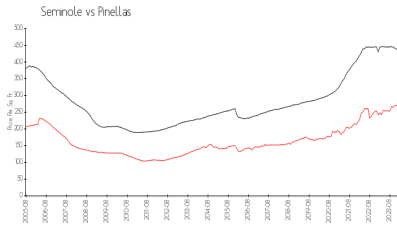

Market Information

Seminole Isle Townhomes: $266/sq. ft.
Seminole: $254/sq. ft.

Seminole: $254/sq. ft.
Pinellas: $419/sq. ft.

Inventory for Sale

Seminole Isle Townhomes: 1%
Seminole: 2%
Pinellas: 3%

Avg. Time to Close Over Last 12 Months

Seminole Isle Townhomes: 179 days
Seminole: 42 days
Pinellas: 62 days