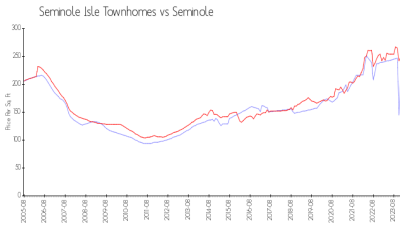

Market Information

Seminole Isle Townhomes: $266/sq. ft.
Seminole: $254/sq. ft.

Seminole: $254/sq. ft.
Pinellas: $419/sq. ft.

Inventory for Sale

Seminole Isle Townhomes: 1%
Seminole: 2%
Pinellas: 3%

Avg. Time to Close Over Last 12 Months

Seminole Isle Townhomes: 179 days
Seminole: 42 days
Pinellas: 62 days