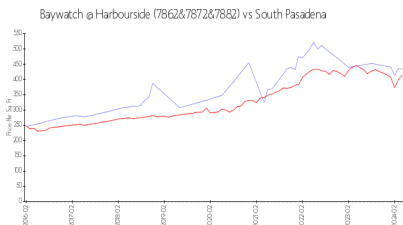

Baywatch @ Harbourside (7862&7872&7882)

7862 Sailboat Key Blvd W, South Pasadena, FL, Pinellas 33707

Building Information

Number of units:	114
Number of active listings for rent:	2
Number of active listings for sale:	3
Building inventory for sale:	2%
Number of sales over the last 12 months:	7
Number of sales over the last 6 months:	5
Number of sales over the last 3 months:	4

Built in 1991 - 114 units - 7 floors

Baywatch At Harborside Owners Association
7882 Sailboat Key Blvd S
South Pasadena, FL 33707
(727) 367-5432

Market Information

Baywatch @ Harbourside (7862&7872&7882): \$435/sq. ft.
South Pasadena: \$415/sq. ft.