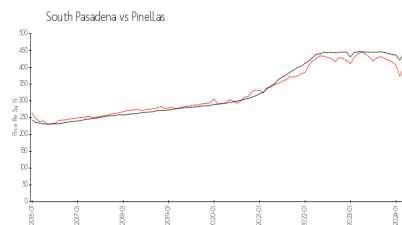

Baywatch @ Harbourside (7862&7872&7882)

7862 Sailboat Key Blvd W, South Pasadena, FL, Pinellas 33707

Building Information

Number of units:	114
Number of active listings for rent:	2
Number of active listings for sale:	3
Building inventory for sale:	2%
Number of sales over the last 12 months:	7
Number of sales over the last 6 months:	5
Number of sales over the last 3 months:	4

Built in 1991 - 114 units - 7 floors

Baywatch At Harborside Owners Association
7882 Sailboat Key Blvd S
South Pasadena, FL 33707
(727) 367-5432

Market Information

Baywatch @ Harbourside (7862&7872&7882): \$435/sq. ft.
South Pasadena: \$415/sq. ft.