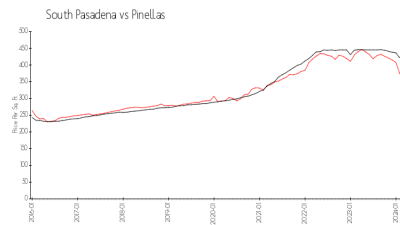

Market Information

Chateau Tower: $307/sq. ft.
South Pasadena: $415/sq. ft.

South Pasadena: $415/sq. ft.
Pinellas: $419/sq. ft.

Inventory for Sale

Chateau Tower	3%
South Pasadena	2%
Pinellas	3%

Avg. Time to Close Over Last 12 Months

Chateau Tower	60 days
South Pasadena	57 days
Pinellas	62 days