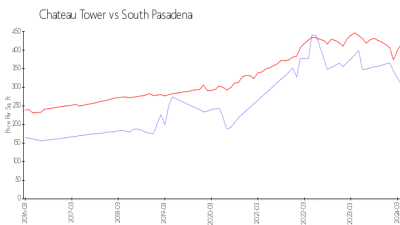

Market Information

Chateau Tower: $307/sq. ft.
South Pasadena: $415/sq. ft.

South Pasadena: $415/sq. ft.
Pinellas: $419/sq. ft.

Inventory for Sale

Chateau Tower	3%
South Pasadena	2%
Pinellas	3%

Avg. Time to Close Over Last 12 Months

Chateau Tower	60 days
South Pasadena	57 days
Pinellas	62 days