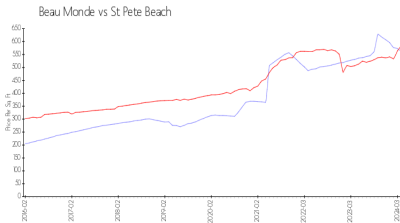

Market Information

Beau Monde: $562/sq. ft.
St Pete Beach: $584/sq. ft.