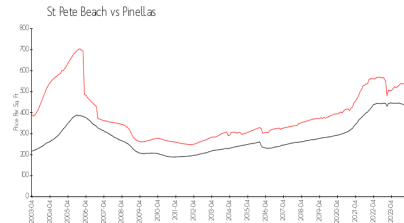

St Pete Beach: \$584/sq. ft.
Pinellas: \$419/sq. ft.

Inventory for Sale

Beau Monde	7%
St Pete Beach	3%
Pinellas	3%

Avg. Time to Close Over Last 12 Months

Beau Monde	93 days
St Pete Beach	58 days
Pinellas	62 days