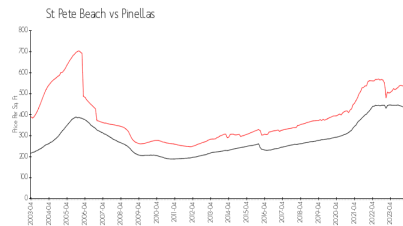

Market Information

Mirabella: $283/sq. ft.
St Pete Beach: $584/sq. ft.

St Pete Beach: $584/sq. ft.
Pinellas: $419/sq. ft.

Inventory for Sale

Mirabella	2%
St Pete Beach	3%
Pinellas	3%

Avg. Time to Close Over Last 12 Months

Mirabella	16 days
St Pete Beach	58 days
Pinellas	62 days