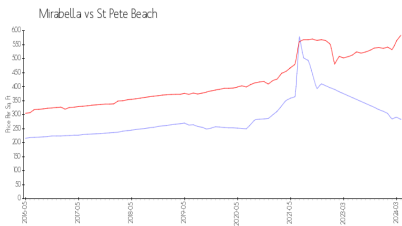

Market Information

Mirabella: $283/sq. ft.
St Pete Beach: $584/sq. ft.

St Pete Beach: $584/sq. ft.
Pinellas: $419/sq. ft.

Inventory for Sale

Mirabella	2%
St Pete Beach	3%
Pinellas	3%

Avg. Time to Close Over Last 12 Months

Mirabella	16 days
St Pete Beach	58 days
Pinellas	62 days