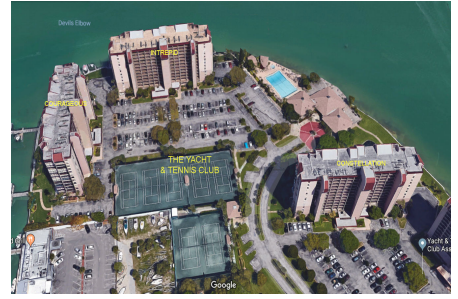

Yacht & Tennis Club - Constellation

9425 Blind Pass Rd, St Pete Beach, FL, Pinellas 33706

Building Information

Number of units:	94
Number of active listings for rent:	1
Number of active listings for sale:	1
Building inventory for sale:	1%
Number of sales over the last 12 months:	8
Number of sales over the last 6 months:	3
Number of sales over the last 3 months:	2

Yacht & Tennis Club Association Inc Address: 9415 Blind Pass Rd,
St Pete Beach, FL 33706,
Phone: +1 727-360-0379

Built in 1980 - 94 units - 13 floors

Market Information

Yacht & Tennis Club - \$537/sq. ft.
Constellation:
St Pete Beach: \$584/sq. ft.