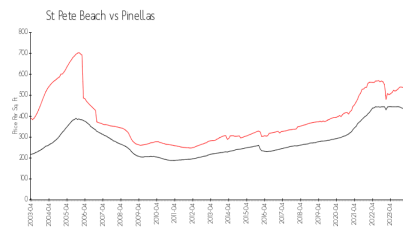

Market Information

Yacht & Tennis Club - $537/sq. ft.
Constellation:
St Pete Beach: $584/sq. ft.

St Pete Beach: $584/sq. ft.
Pinellas: $419/sq. ft.

Inventory for Sale

Yacht & Tennis Club - Constellation	1%
St Pete Beach	3%
Pinellas	3%

Avg. Time to Close Over Last 12 Months

Yacht & Tennis Club - Constellation	44 days
St Pete Beach	58 days
Pinellas	62 days