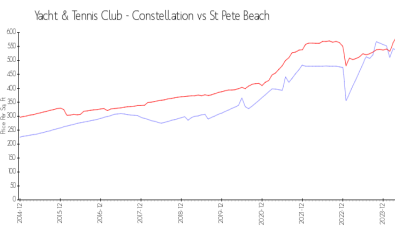

Market Information

Yacht & Tennis Club - $537/sq. ft.
Constellation:
St Pete Beach: $584/sq. ft.

St Pete Beach: $584/sq. ft.
Pinellas: $419/sq. ft.

Inventory for Sale

Yacht & Tennis Club - Constellation	1%
St Pete Beach	3%
Pinellas	3%

Avg. Time to Close Over Last 12 Months

Yacht & Tennis Club - Constellation	44 days
St Pete Beach	58 days
Pinellas	62 days