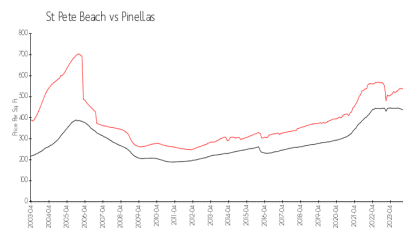

## Market Information

Yacht & Tennis Club - \$553/sq. ft.  
 Courageous:  
 St Pete Beach: \$584/sq. ft.

St Pete Beach: \$584/sq. ft.  
 Pinellas: \$419/sq. ft.