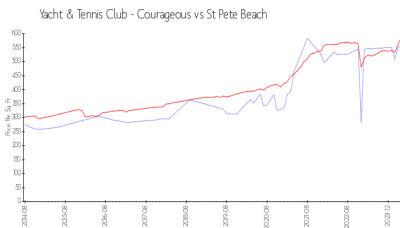

## Market Information

Yacht & Tennis Club - \$553/sq. ft.  
 Courageous:  
 St Pete Beach: \$584/sq. ft.

St Pete Beach: \$584/sq. ft.  
 Pinellas: \$419/sq. ft.