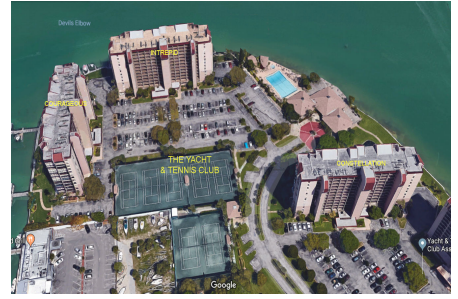

# Yacht & Tennis Club - Courageous

9525 Blind Pass Rd, St Pete Beach, FL, Pinellas 33706

Yacht & Tennis Club Association Inc  
 Address: 9415 Blind Pass Rd,  
 St Pete Beach, FL 33706,  
 Phone: +1 727-360-0379

Built in 1978 - 93 units - 13 floors