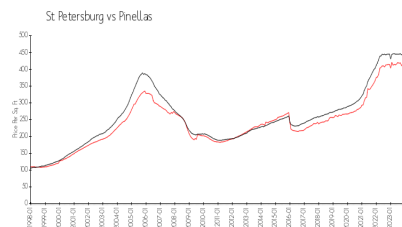

Market Information

400 Beach: $893/sq. ft.
St Petersburg: $404/sq. ft.

St Petersburg: $404/sq. ft.
Pinellas: $419/sq. ft.

Inventory for Sale

400 Beach	3%
St Petersburg	4%
Pinellas	3%

Avg. Time to Close Over Last 12 Months

400 Beach	84 days
St Petersburg	66 days
Pinellas	62 days