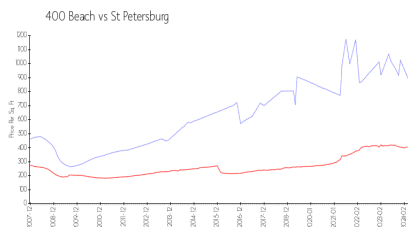

Market Information

400 Beach: $893/sq. ft.
St Petersburg: $404/sq. ft.

St Petersburg: $404/sq. ft.
Pinellas: $419/sq. ft.

Inventory for Sale

400 Beach	3%
St Petersburg	4%
Pinellas	3%

Avg. Time to Close Over Last 12 Months

400 Beach	84 days
St Petersburg	66 days
Pinellas	62 days