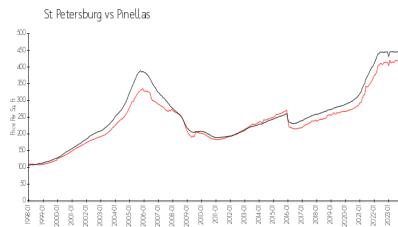

Market Information

6000 Park Place (5775 5817&5849):
$285/sq. ft.

St Petersburg: $404/sq. ft.
Pinellas: $419/sq. ft.

Inventory for Sale

6000 Park Place (5775 5817&5849)	2%
St Petersburg	4%
Pinellas	3%

Avg. Time to Close Over Last 12 Months

6000 Park Place (5775 5817&5849)	34 days
St Petersburg	66 days
Pinellas	62 days