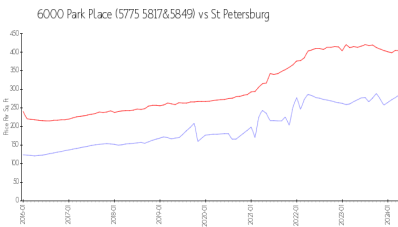

Market Information

6000 Park Place (5775 5817&5849):
$285/sq. ft.

St Petersburg: $404/sq. ft.
Pinellas: $419/sq. ft.

Inventory for Sale

6000 Park Place (5775 5817&5849)	2%
St Petersburg	4%
Pinellas	3%

Avg. Time to Close Over Last 12 Months

6000 Park Place (5775 5817&5849)	34 days
St Petersburg	66 days
Pinellas	62 days