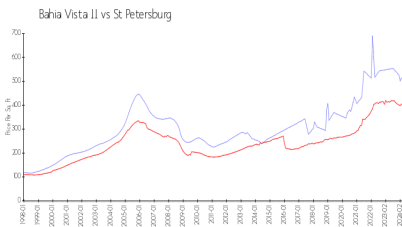

Market Information

Bahia Vista II: $510/sq. ft.
St Petersburg: $404/sq. ft.

St Petersburg: $404/sq. ft.
Pinellas: $419/sq. ft.

Inventory for Sale

Bahia Vista II	6%
St Petersburg	4%
Pinellas	3%

Avg. Time to Close Over Last 12 Months

Bahia Vista II	91 days
St Petersburg	66 days
Pinellas	62 days