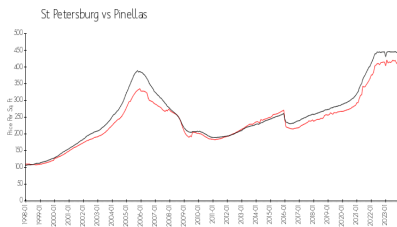

Market Information

Bahia Vista II: $510/sq. ft.
St Petersburg: $404/sq. ft.

St Petersburg: $404/sq. ft.
Pinellas: $419/sq. ft.

Inventory for Sale

Bahia Vista II	6%
St Petersburg	4%
Pinellas	3%

Avg. Time to Close Over Last 12 Months

Bahia Vista II	91 days
St Petersburg	66 days
Pinellas	62 days