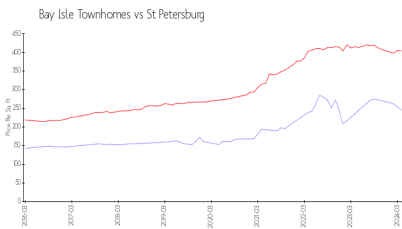

Bay Isle Townhomes

11804-11926 13 Wy N, St Petersburg, FL, Pinellas 33716

Building Information

Number of units:	114
Number of active listings for rent:	1
Number of active listings for sale:	2
Building inventory for sale:	1%
Number of sales over the last 12 months:	6
Number of sales over the last 6 months:	4
Number of sales over the last 3 months:	1

Built in 2006/2013 - 114 units - 2 floors

Market Information

Bay Isle Townhomes: \$246/sq. ft.
 St Petersburg: \$404/sq. ft.

St Petersburg: \$404/sq. ft.
 Pinellas: \$419/sq. ft.

Inventory for Sale

Bay Isle Townhomes	1%
St Petersburg	4%
Pinellas	3%