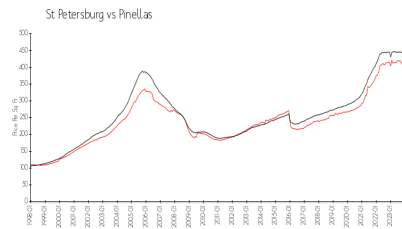

Bay Isle Townhomes

11804-11926 13 Wy N, St Petersburg, FL, Pinellas 33716

Building Information

Number of units:	114
Number of active listings for rent:	1
Number of active listings for sale:	2
Building inventory for sale:	1%
Number of sales over the last 12 months:	6
Number of sales over the last 6 months:	4
Number of sales over the last 3 months:	1

Built in 2006/2013 - 114 units - 2 floors

Market Information

Bay Isle Townhomes: \$246/sq. ft.
 St Petersburg: \$404/sq. ft.

St Petersburg: \$404/sq. ft.
 Pinellas: \$419/sq. ft.

Inventory for Sale

Bay Isle Townhomes	1%
St Petersburg	4%
Pinellas	3%