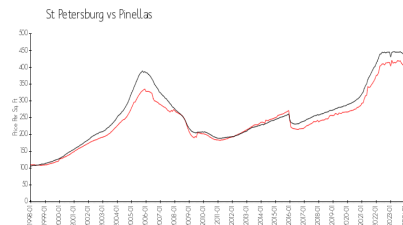

Bayfront Tower

1 Beach Dr SE, St Petersburg, FL, Pinellas 33701

Building Information

Number of units:	245
Number of active listings for rent:	4
Number of active listings for sale:	19
Building inventory for sale:	7%
Number of sales over the last 12 months:	13
Number of sales over the last 6 months:	6
Number of sales over the last 3 months:	2

Bayfront Tower
 Address: 1 Beach Dr SE # 300,
 St. Petersburg, FL 33701
 Phone: +1 727-895-3661

Built in 1975 - 245 units - 27 floors

Market Information

Bayfront Tower: \$399/sq. ft.
 St Petersburg: \$404/sq. ft.