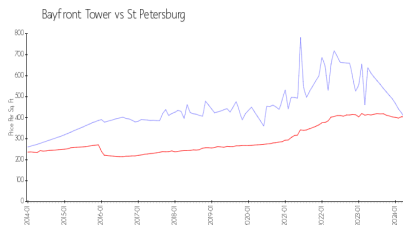

Bayfront Tower

1 Beach Dr SE, St Petersburg, FL, Pinellas 33701

Building Information

Number of units:	245
Number of active listings for rent:	4
Number of active listings for sale:	19
Building inventory for sale:	7%
Number of sales over the last 12 months:	13
Number of sales over the last 6 months:	6
Number of sales over the last 3 months:	2

Bayfront Tower
 Address: 1 Beach Dr SE # 300,
 St. Petersburg, FL 33701
 Phone: +1 727-895-3661

Built in 1975 - 245 units - 27 floors

Market Information

Bayfront Tower: \$399/sq. ft.
 St Petersburg: \$404/sq. ft.