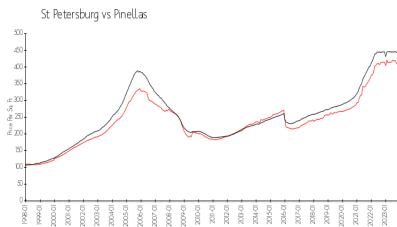

Market Information

Bayway Isles Point
Brittany 5:
St Petersburg: $264/sq. ft.
                                 $404/sq. ft.

St Petersburg:
Pinellas:
                                 $404/sq. ft.
                                 $419/sq. ft.

Inventory for Sale

Bayway Isles Point Brittany 5	8%
St Petersburg	4%
Pinellas	3%

Avg. Time to Close Over Last 12 Months

Bayway Isles Point Brittany 5	90 days
St Petersburg	66 days
Pinellas	62 days