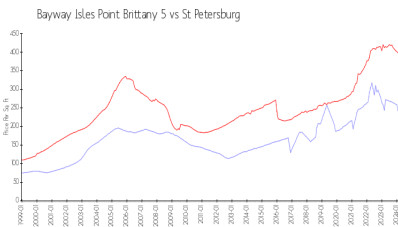

Bayway Isles Point Brittany 5

5220 Brittany Dr S, St Petersburg, FL, Pinellas 33715

Building Information

Number of units:	133
Number of active listings for rent:	2
Number of active listings for sale:	11
Building inventory for sale:	8%
Number of sales over the last 12 months:	11
Number of sales over the last 6 months:	7
Number of sales over the last 3 months:	5

POINT BRITTANY
 HOMEOWNER'S ASSOCIATION, INC.
 4900 BRITTANY DR S
 SUITE 201
 ST. PETERSBURG, FL 33715
 (727) 866-2655

Built in 1972 - 133 units - 15 floors

Market Information

Bayway Isles Point
 Brittany 5:
 St Petersburg: \$264/sq. ft.
 \$404/sq. ft.