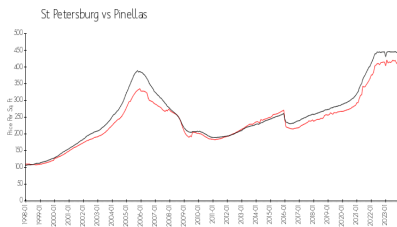

## Market Information

Bayway Isles Point Brittany 6: \$333/sq. ft.  
St Petersburg: \$404/sq. ft.

St Petersburg: \$404/sq. ft.  
Pinellas: \$419/sq. ft.