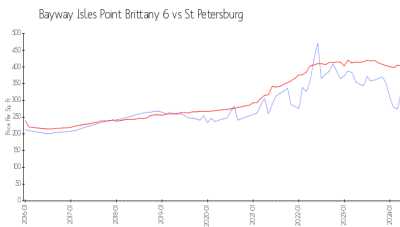

Market Information

Bayway Isles Point Brittany 6: $333/sq. ft.
St Petersburg: $404/sq. ft.

St Petersburg: $404/sq. ft.
Pinellas: $419/sq. ft.

Inventory for Sale

Bayway Isles Point Brittany 6	7%
St Petersburg	4%
Pinellas	3%

Avg. Time to Close Over Last 12 Months

Bayway Isles Point Brittany 6	102 days
St Petersburg	66 days
Pinellas	62 days