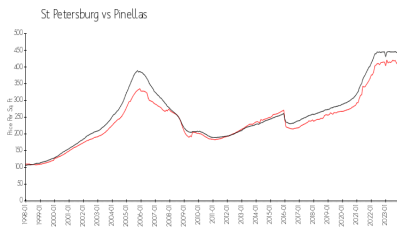

Market Information

Bridgewater Place: $254/sq. ft.
St Petersburg: $404/sq. ft.

St Petersburg: $404/sq. ft.
Pinellas: $419/sq. ft.

Inventory for Sale

Bridgewater Place 1%
St Petersburg 4%
Pinellas 3%

Avg. Time to Close Over Last 12 Months

Bridgewater Place 53 days
St Petersburg 66 days
Pinellas 62 days