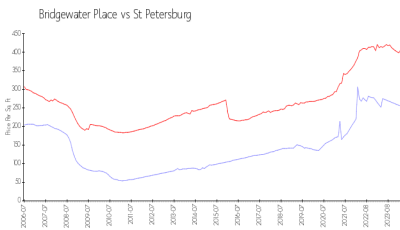

Market Information

Bridgewater Place: $254/sq. ft.
St Petersburg: $404/sq. ft.

St Petersburg: $404/sq. ft.
Pinellas: $419/sq. ft.

Inventory for Sale

Bridgewater Place 1%
St Petersburg 4%
Pinellas 3%

Avg. Time to Close Over Last 12 Months

Bridgewater Place 53 days
St Petersburg 66 days
Pinellas 62 days