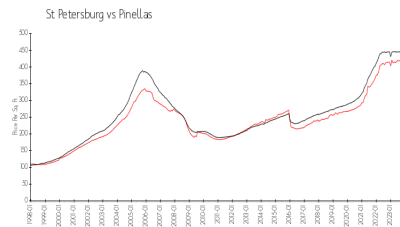

Market Information

Captivas at Marina Bay: $366/sq. ft.

St Petersburg: $404/sq. ft.

Inventory for Sale

Captivas at Marina Bay	4%
St Petersburg	4%
Pinellas	3%

Avg. Time to Close Over Last 12 Months

Captivas at Marina Bay	80 days
St Petersburg	66 days
Pinellas	62 days