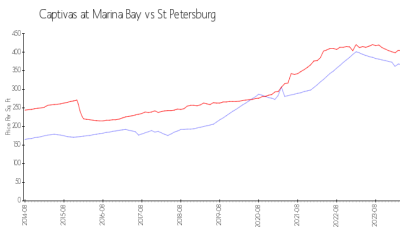

Captivas at Marina Bay

6 Franklin Ct S, St Petersburg, FL, Pinellas 33711

Building Information

Number of units:	48
Number of active listings for rent:	0
Number of active listings for sale:	2
Building inventory for sale:	4%
Number of sales over the last 12 months:	2
Number of sales over the last 6 months:	1
Number of sales over the last 3 months:	1

Captivas at Marina Bay
 Condominium Association
 5901 Sun Blvd Ste 203
 Saint Petersburg, FL 33715
 Phone number (727) 866-3115

Built in 2008 - 48 units - 2 floors

Market Information

Captivas at Marina Bay: \$366/sq. ft.