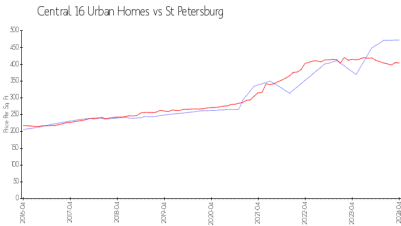

Built in 2006 - 28 units - 2 floors

Market Information

Central 16 Urban Homes: \$472/sq. ft.
St Petersburg: \$404/sq. ft.

St Petersburg: \$404/sq. ft.
Pinellas: \$419/sq. ft.

Inventory for Sale

Central 16 Urban Homes	3%
St Petersburg	4%
Pinellas	3%