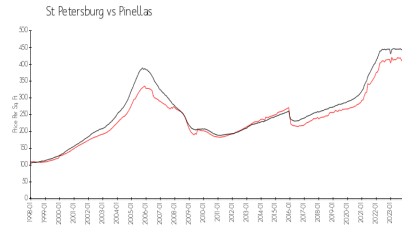

Built in 2006 - 28 units - 2 floors

Market Information

Central 16 Urban Homes: \$472/sq. ft.
St Petersburg: \$404/sq. ft.

St Petersburg: \$404/sq. ft.
Pinellas: \$419/sq. ft.

Inventory for Sale

Central 16 Urban Homes	3%
St Petersburg	4%
Pinellas	3%