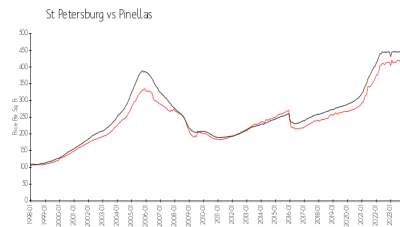

Market Information

Columbia Towers (Sea Towers):
$296/sq. ft.

St Petersburg: $404/sq. ft.
Pinellas: $419/sq. ft.

Inventory for Sale

Columbia Towers (Sea Towers)	7%
St Petersburg	4%
Pinellas	3%

Avg. Time to Close Over Last 12 Months

Columbia Towers (Sea Towers)	89 days
St Petersburg	66 days
Pinellas	62 days