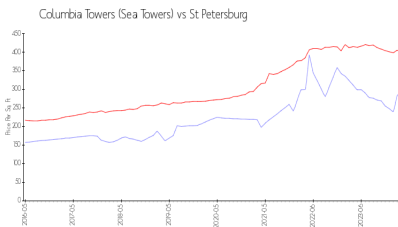

Market Information

Columbia Towers (Sea Towers):
$296/sq. ft.

St Petersburg: $404/sq. ft.
Pinellas: $419/sq. ft.

Inventory for Sale

Columbia Towers (Sea Towers)	7%
St Petersburg	4%
Pinellas	3%

Avg. Time to Close Over Last 12 Months

Columbia Towers (Sea Towers)	89 days
St Petersburg	66 days
Pinellas	62 days