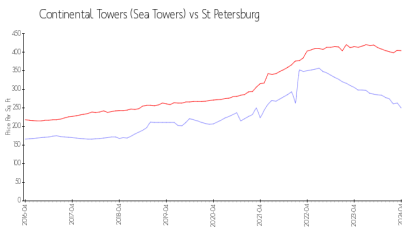

Market Information

Continental Towers (Sea Towers): $249/sq. ft.
St Petersburg: $404/sq. ft.

St Petersburg: $404/sq. ft.
Pinellas: $419/sq. ft.

Inventory for Sale

Continental Towers (Sea Towers) 11%
St Petersburg 4%
Pinellas 3%

Avg. Time to Close Over Last 12 Months

Continental Towers (Sea Towers) 100 days
St Petersburg 66 days
Pinellas 62 days