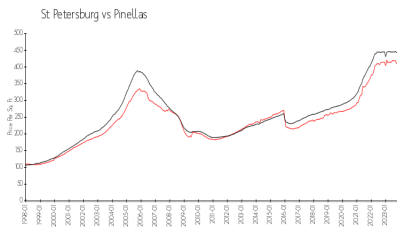

## Market Information

Continental Towers (Sea Towers): \$249/sq. ft.  
 St Petersburg: \$404/sq. ft.

St Petersburg: \$404/sq. ft.  
 Pinellas: \$419/sq. ft.