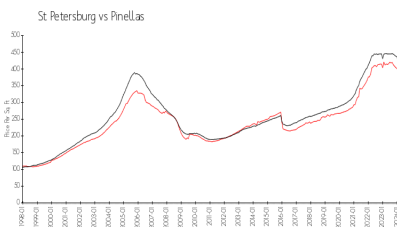

Hamilton House (Sea Towers)

4650 Cove Cir, St Petersburg, FL, Pinellas 33708

Building Information

Number of units:	63
Number of active listings for rent:	0
Number of active listings for sale:	5
Building inventory for sale:	7%
Number of sales over the last 12 months:	3
Number of sales over the last 6 months:	1
Number of sales over the last 3 months:	1

Sea Towers
Seminole Blvd,
St. Petersburg, FL 33708,
(727) 397-1164
seatowers@tampabay.rr.com
<http://www.seatowerscondos.com/seatowers/home.asp>

Built in 1970 - 63 units - 6 floors

Market Information

Hamilton House (Sea Towers): \$250/sq. ft.
St Petersburg: \$404/sq. ft.