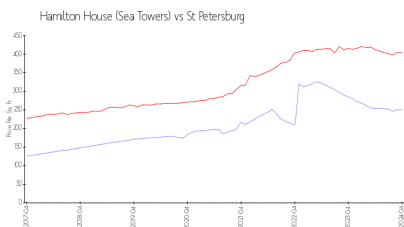

Hamilton House (Sea Towers)

4650 Cove Cir, St Petersburg, FL, Pinellas 33708

Building Information

Number of units:	63
Number of active listings for rent:	0
Number of active listings for sale:	5
Building inventory for sale:	7%
Number of sales over the last 12 months:	3
Number of sales over the last 6 months:	1
Number of sales over the last 3 months:	1

Sea Towers
Seminole Blvd,
St. Petersburg, FL 33708,
(727) 397-1164
seatowers@tampabay.rr.com
<http://www.seatowerscondos.com/seatowers/home.asp>

Built in 1970 - 63 units - 6 floors

Market Information

Hamilton House (Sea Towers): \$250/sq. ft.
St Petersburg: \$404/sq. ft.