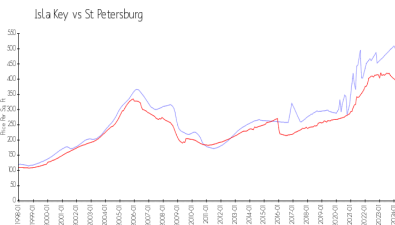

Market Information

Isla Key: $521/sq. ft.
St Petersburg: $404/sq. ft.

St Petersburg: $404/sq. ft.
Pinellas: $419/sq. ft.

Inventory for Sale

Isla Key	1%
St Petersburg	4%
Pinellas	3%

Avg. Time to Close Over Last 12 Months

Isla Key	99 days
St Petersburg	66 days
Pinellas	62 days