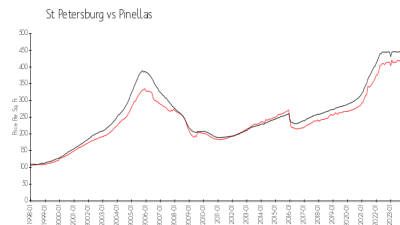

Market Information

Isla Key: $521/sq. ft.
St Petersburg: $404/sq. ft.

St Petersburg: $404/sq. ft.
Pinellas: $419/sq. ft.

Inventory for Sale

Isla Key	1%
St Petersburg	4%
Pinellas	3%

Avg. Time to Close Over Last 12 Months

Isla Key	99 days
St Petersburg	66 days
Pinellas	62 days