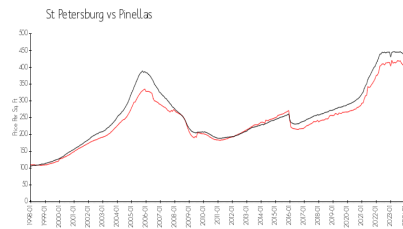

Island View South

5400 Park ST N, St Petersburg, FL, Pinellas 33709

Building Information

Number of units:	112
Number of active listings for rent:	0
Number of active listings for sale:	3
Building inventory for sale:	2%
Number of sales over the last 12 months:	2
Number of sales over the last 6 months:	2
Number of sales over the last 3 months:	1

Built in 1985 - 112 units - 8 floors

Market Information

Island View South: \$202/sq. ft.
St Petersburg: \$404/sq. ft.

St Petersburg: \$404/sq. ft.
Pinellas: \$419/sq. ft.

Inventory for Sale

Island View South	2%
St Petersburg	4%
Pinellas	3%