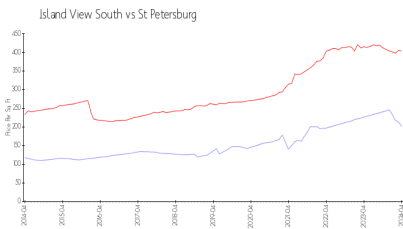

Island View South

5400 Park ST N, St Petersburg, FL, Pinellas 33709

Building Information

Number of units:	112
Number of active listings for rent:	0
Number of active listings for sale:	3
Building inventory for sale:	2%
Number of sales over the last 12 months:	2
Number of sales over the last 6 months:	2
Number of sales over the last 3 months:	1

Built in 1985 - 112 units - 8 floors

Market Information

Island View South: \$202/sq. ft.
St Petersburg: \$404/sq. ft.

St Petersburg: \$404/sq. ft.
Pinellas: \$419/sq. ft.

Inventory for Sale

Island View South	2%
St Petersburg	4%
Pinellas	3%

Avg. Time to Close Over Last 12 Months

Island View South	43 days
St Petersburg	66 days
Pinellas	62 days